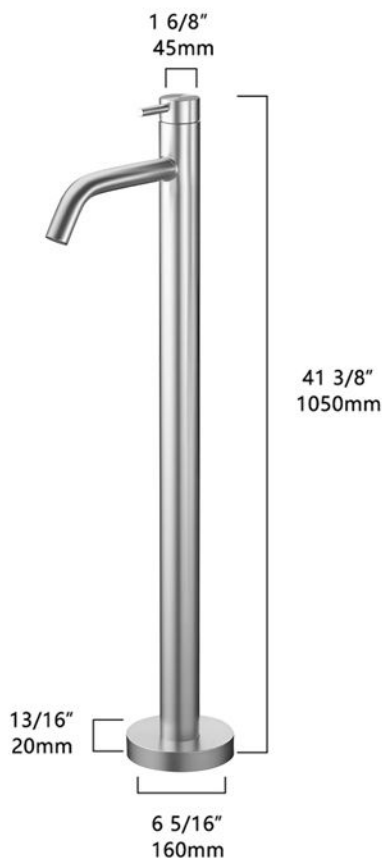

Fontana Clermont-Ferrand Chrome Freestanding External Bath Mixer

Size:

Specifications:

Model Number: FS7704CH
Type: Freestanding Bath Mixer
Style: Modern
Finish: Chrome
Material: Brass
Spout Material: Brass
Installation Type: Floor Mounted
Number of Holes: Single Hole
Number of Handles: Single Handle
Total Height: 41.37"
Tube Diameter: 1.75"
Base Diameter: 6.31"
Base Thickness: 0.81"